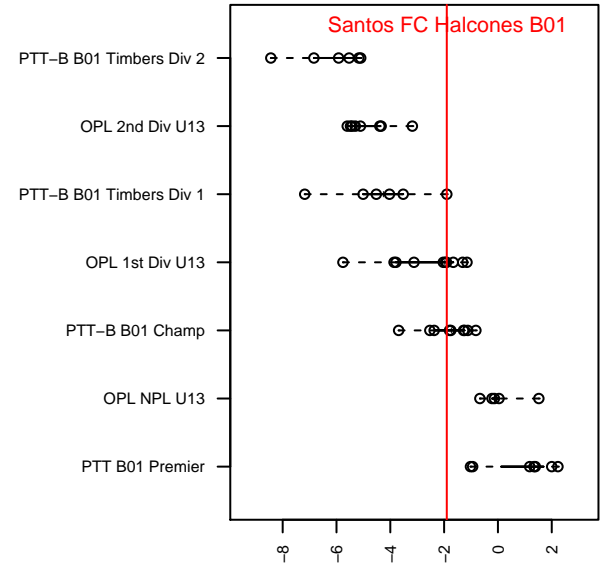

Santos FC Halcones B01

Forest Grove, OR
 B01 total strength=900
 attack=2.09 defense=0.96
 fall league = PTT-B B01 Timbers Div 1
 notes= NPS Halcones B01 also?

alt names used:
 Santos FC – Halcones U13
 Santos FC – Halcones U13

Venues played:
 2014 PTT-B B01 Timbers Div 1
 2014 OYS Presidents Cup B01

Santos FC Halcones B01
 Dots are actual minus expected GF (blue circles) and GA (red triangles).
 Blue line is smoothed change in attack strength. Red is smoothed change in defense strength.

**attack and defense variance (black dot)
relative to other teams
and top 10 in region**

**attack and defense rating
relative to others at age
and all opponents in last 13 months**

Performance relative to 13 month average